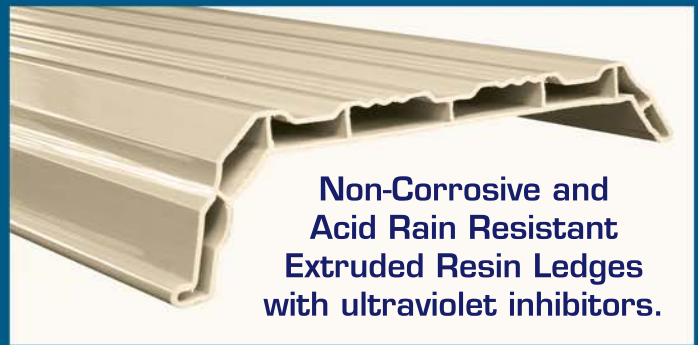

Non-Corrosive and Acid Rain Resistant Extruded Resin Ledges with ultraviolet inhibitors.