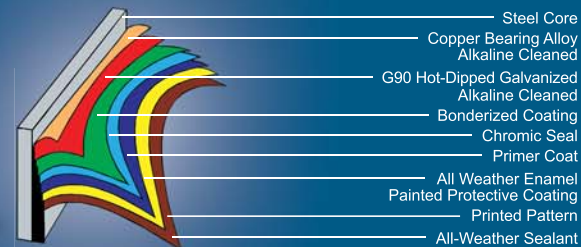

POOL WALL LAYERS OF TREATMENT:

SWIM'N PLAY, INC.

Makers of Fine Above Ground Pools®

313 Regina Avenue, Rahway, NJ 07065-4891
Phone: (732) 574-1500 • Fax: (732) 574-1551
www.swimnplay.com • email: info@swimnplay.com

Swim'n Play Authorized Dealer: